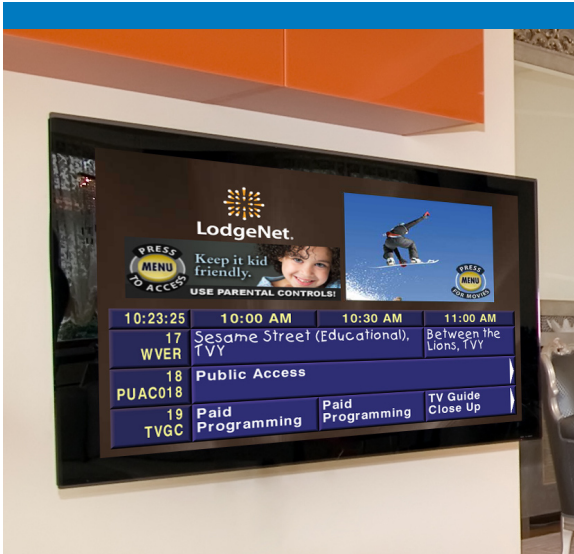

LodgeNet Electronic Program Guide

2 out of 3 guests entering the Main Menu are **interested in channel information.**

LodgeNet Navigation Reports

Through a partnership with Tribune Media Services, LodgeNet delivers another valuable and highly requested amenity, enhancing the guest experience with an Electronic Program Guide. The scrolling on-screen list of your hotel's free-to-guest (FTG) channels (as well as other promotions) provides guests with the information they want.

BENEFITS

- Familiarizes guests with the full range of available FTG programming.
- Delivers a guest room television experience more closely resembling what travelers enjoy in their homes.
- Supports hotel specific amenities and revenue centers (as well as brand-wide promotions where applicable).
- Reinforces the hotel's brand identity.
- Aligns the look and feel of the FTG viewing experience with other components that have been tailored for the hotel's LodgeNet system (e.g., Welcome Channel and interactive menus, where applicable).

KEY FEATURES

- Program and channel services: Detailed listing information for local access channels.
- Customizable: Incorporates hotel logo with various choices of background.
- Digital billboard: Displays LodgeNet and/or hotel promotional content.
- Video window: Promotion of LodgeNet on demand entertainment options alongside FTG information.
- Nationwide service and support: Serviced by a local LodgeNet field technician who is familiar with the hotel and its LodgeNet system.

PLATFORMS SUPPORTED

- LodgeNet VOD Basic
- LodgeNet HD-Ready
- LodgeNet HD Advanced

Available as part of LodgeNet's EasyHD™ Solution