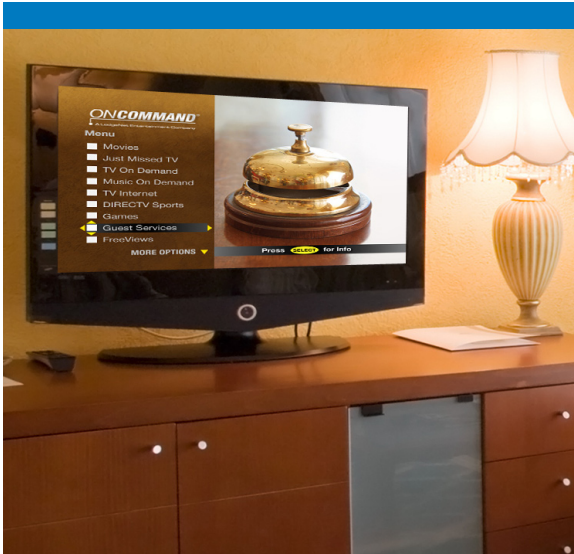

LodgeNet OCV HD Movies Upgrade

Upgrade your existing OCV® digital interactive TV platform to a high-definition (HD) movie experience with the addition of the OCV HD Movies Upgrade. This high-quality solution provides an efficient, cost-effective and reliable way to make the most of your HD display investment now – and to position your hotel for a full HD platform when it becomes available.

BENEFITS

- Delivers a digital-to-room solution for an entertainment experience guests will remember.
- Leverages hotel's existing coaxial cabling (MATV) network infrastructure.
- Promotes HD entertainment only in HD enabled rooms.
- Enabled room by room as rooms are installed with HD displays.
- Prepares your hotel for future migration to the LodgeNet HD Platform, which includes an award-winning HD guest interface and an expanded range of HD content.

33% of hoteliers say **HD is the top request** for in-room entertainment.

ICD Research, 2007

43% of HDTV owners **dislike SD content** once they've experienced HD.

Digital Entertainment Group, November 2008

50% of consumers identify **VOD** as the **most compelling** feature of an "enhanced TV service."

Accenture Consumer Broadcast Survey, 2008

KEY FEATURES

- Consistent Compatibility: Existing remotes and most existing in-room terminals.
- Distinct digital sound: HD FTG and HD VOD supported.
- Efficient boxless configuration: Reduces in-room clutter (with certain HD displays).
- Pro:Idiom® content security: Encryption capabilities mandated by Hollywood studios to protect HD content from piracy.

PLATFORMS SUPPORTED

- On Command SD (Digital Server Systems)

Available as part of LodgeNet's EasyHD™ Solution

LodgeNet
connect | inform | entertain

To learn more
1-888-LODGENET (563-4363)
sales@lodgenet.com
www.lodgenet.com

S11550C08-122208