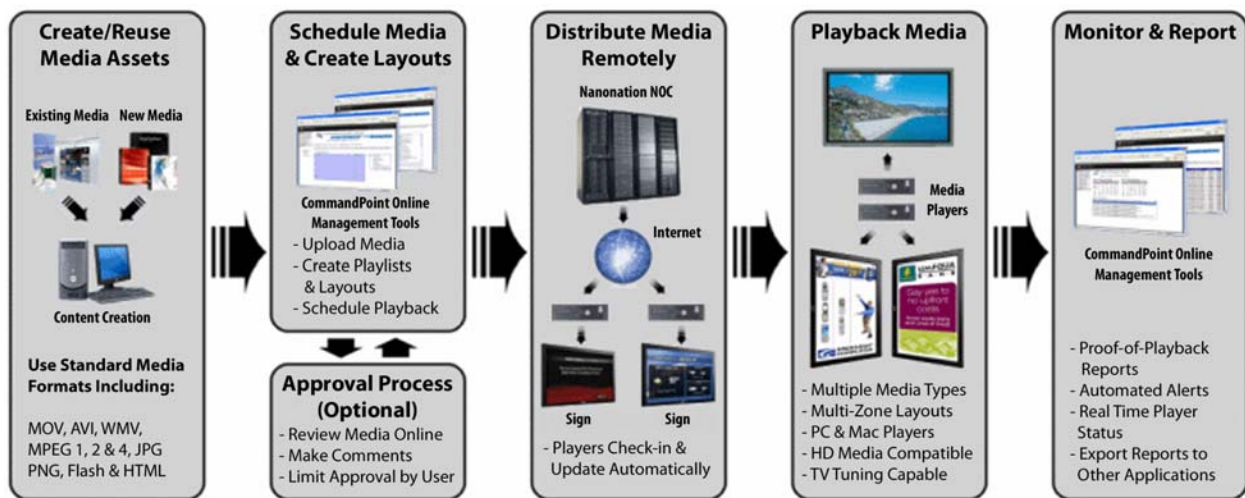

Overview:

LodgeNet Digital Signage *Powered by Nanonation*

Digital Signage Workflow

Digital signage gives you the power to reach guests and convention goers with the information they want and need – when and where it's most relevant to them.

The diagram below shows how you can use the LodgeNet Digital Signage Powered by Nanonation solution to create content (or utilize media you already have), direct it to the people you want, and verify it was delivered when and where it was scheduled.